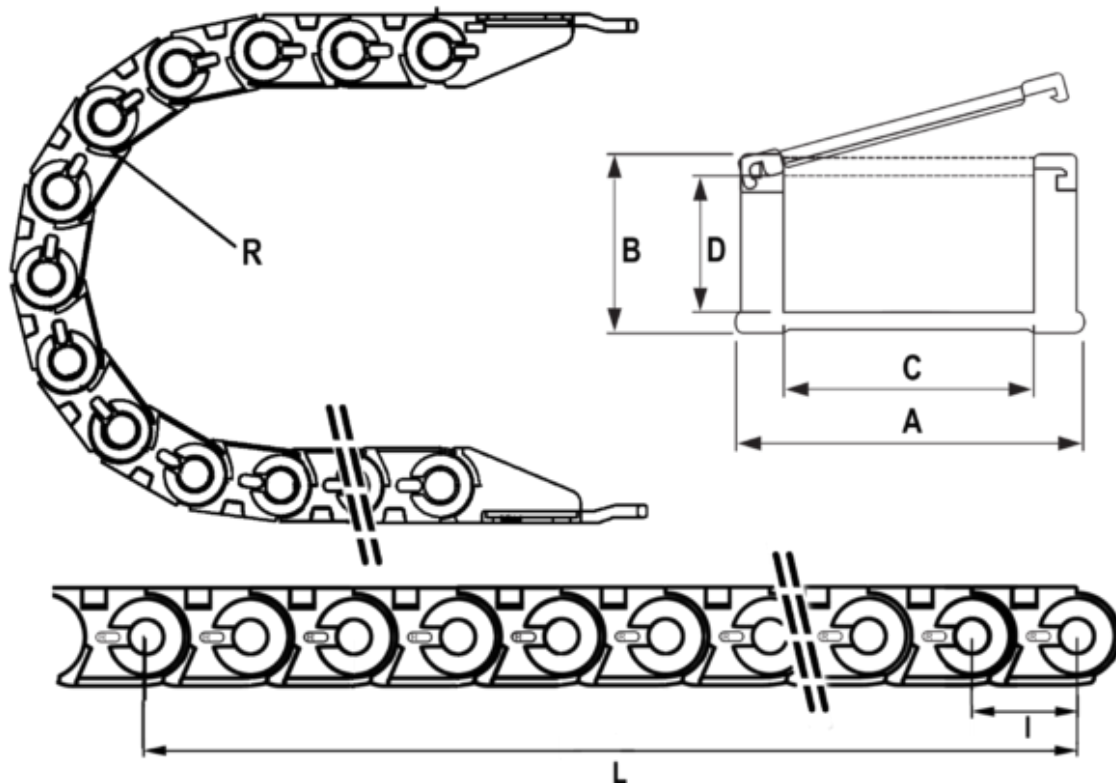

Data Sheet

Article number: 18CPS03337R035
Description: Cable chain, CPS MINI
Type CPS033.37.R35-990L (30 LK)

Measures

Full length	= 990mm
Inside Height	= 23
Inside Width	= 37
Link Length(Pitch)	= 33
Outside Height	= 31
Outside Width	= 53
Radius	= 035